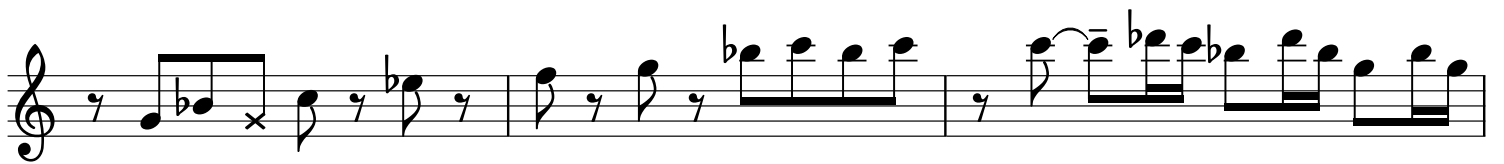

Tenor Sax

This I Dig Of You

Ravi Coltrane's solo from the CD "Tenor Conclave: Grand Central"

Transcribed by
Charles McNeal

280 bpm

The musical score is written for Tenor Sax in 4/4 time, with a tempo of 280 bpm. It features Ravi Coltrane's solo from the CD "Tenor Conclave: Grand Central", transcribed by Charles McNeal. The score consists of eight staves of music, each with various chord markings above the notes. The chords are: CMA7, Gmi, C7, F, F#mi7b5, B7b9, Emi, A7, Ebmi, Ab7, Dmi, G7, CMA7, Gmi, C7, F, F#mi7b5, B7b9, Emi, A7, and Dmi.

G7 C Chord changes cont....

The musical score consists of ten staves of music. The first staff begins with a treble clef and a key signature of one flat. It starts with a G7 chord, followed by a C chord. The notation includes various rhythmic patterns and accidentals. The third staff is labeled 'Chord changes cont....'. The music continues with complex rhythmic and melodic lines across the remaining staves.