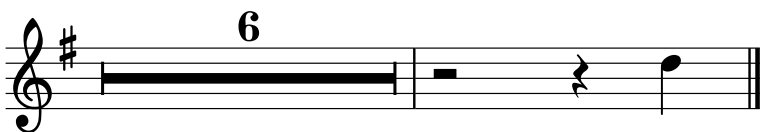

Back into melody