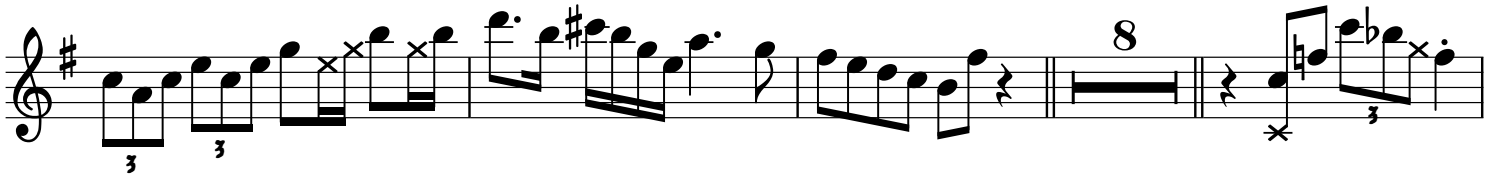

Back into melody